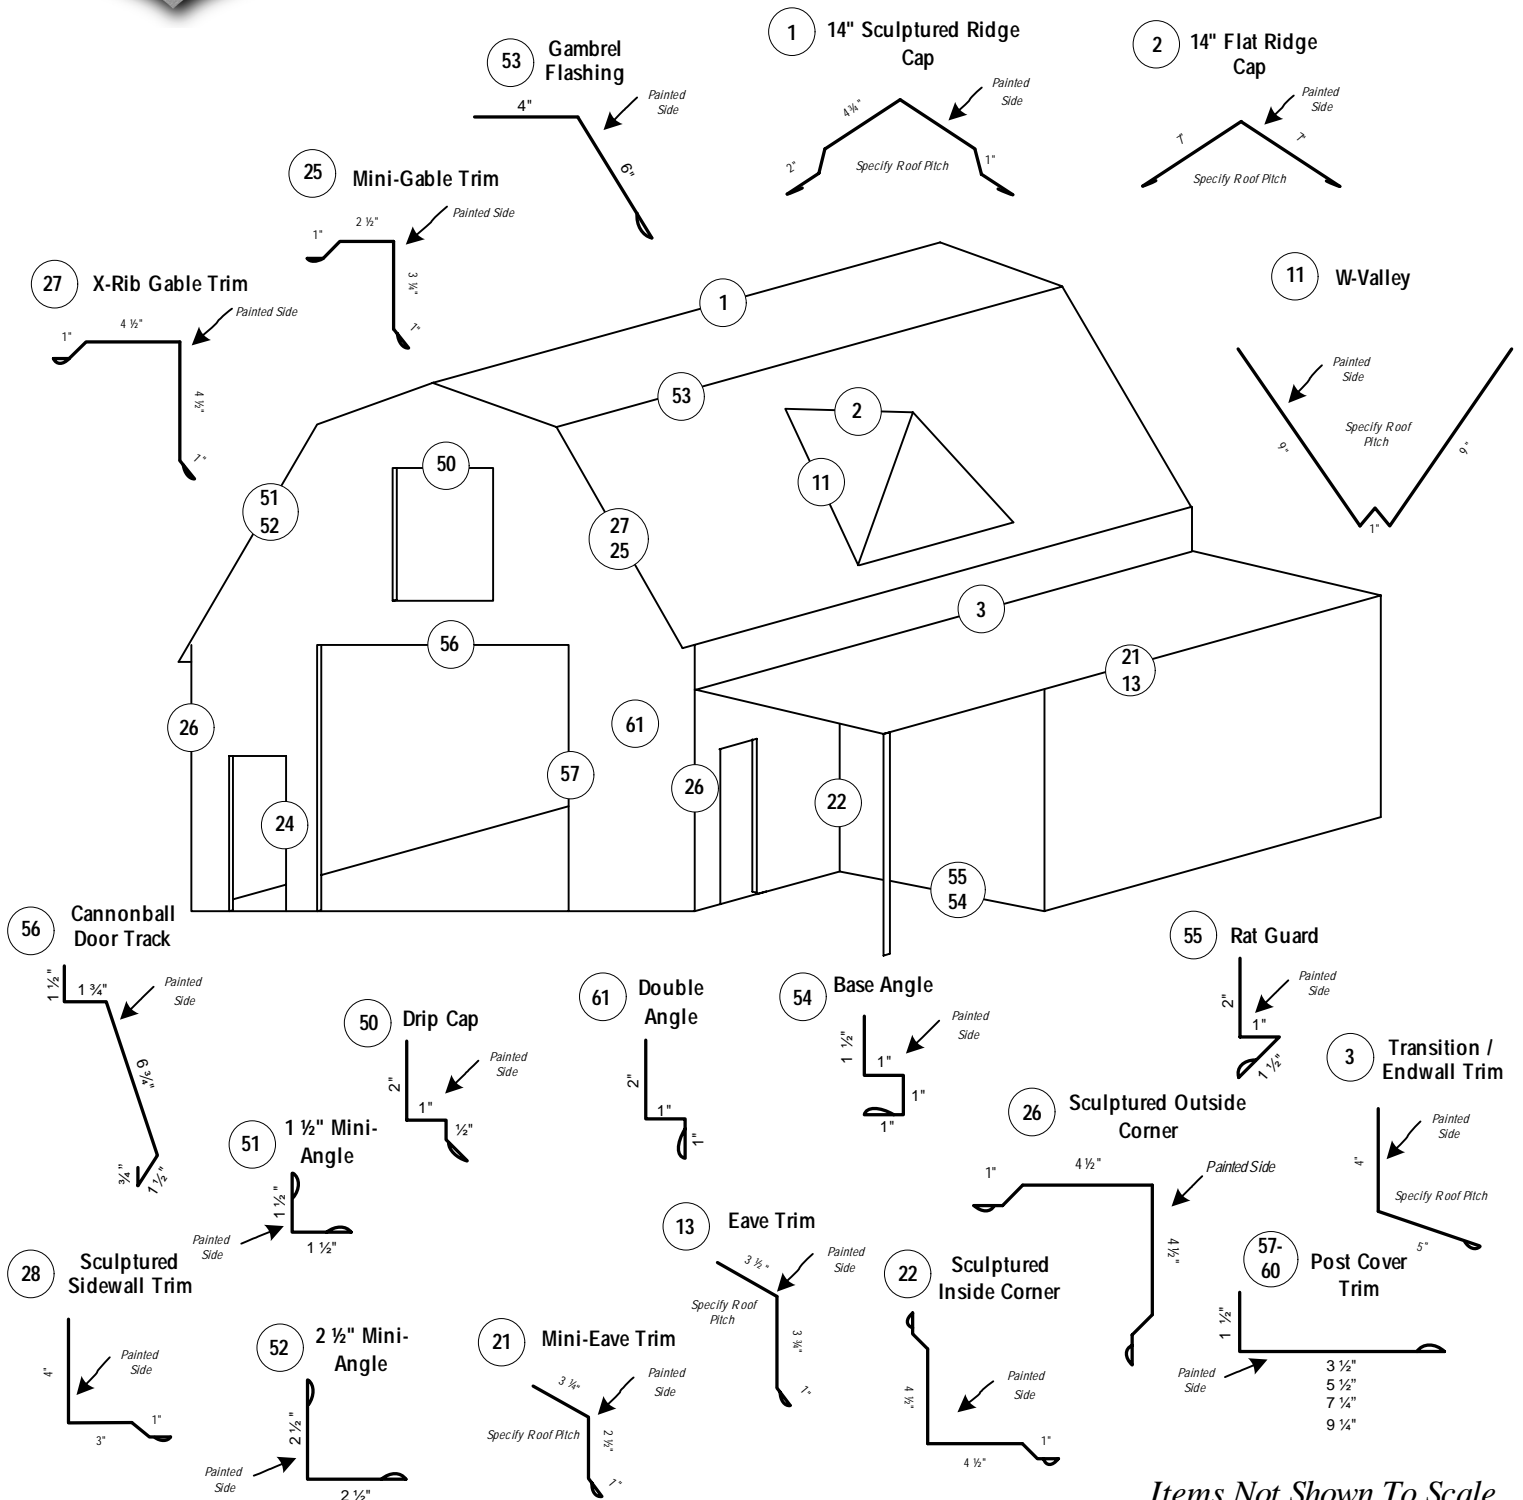

Standard Post Frame Trim

Items Not Shown To Scale
All Trim Pieces are 10' 2" In Length