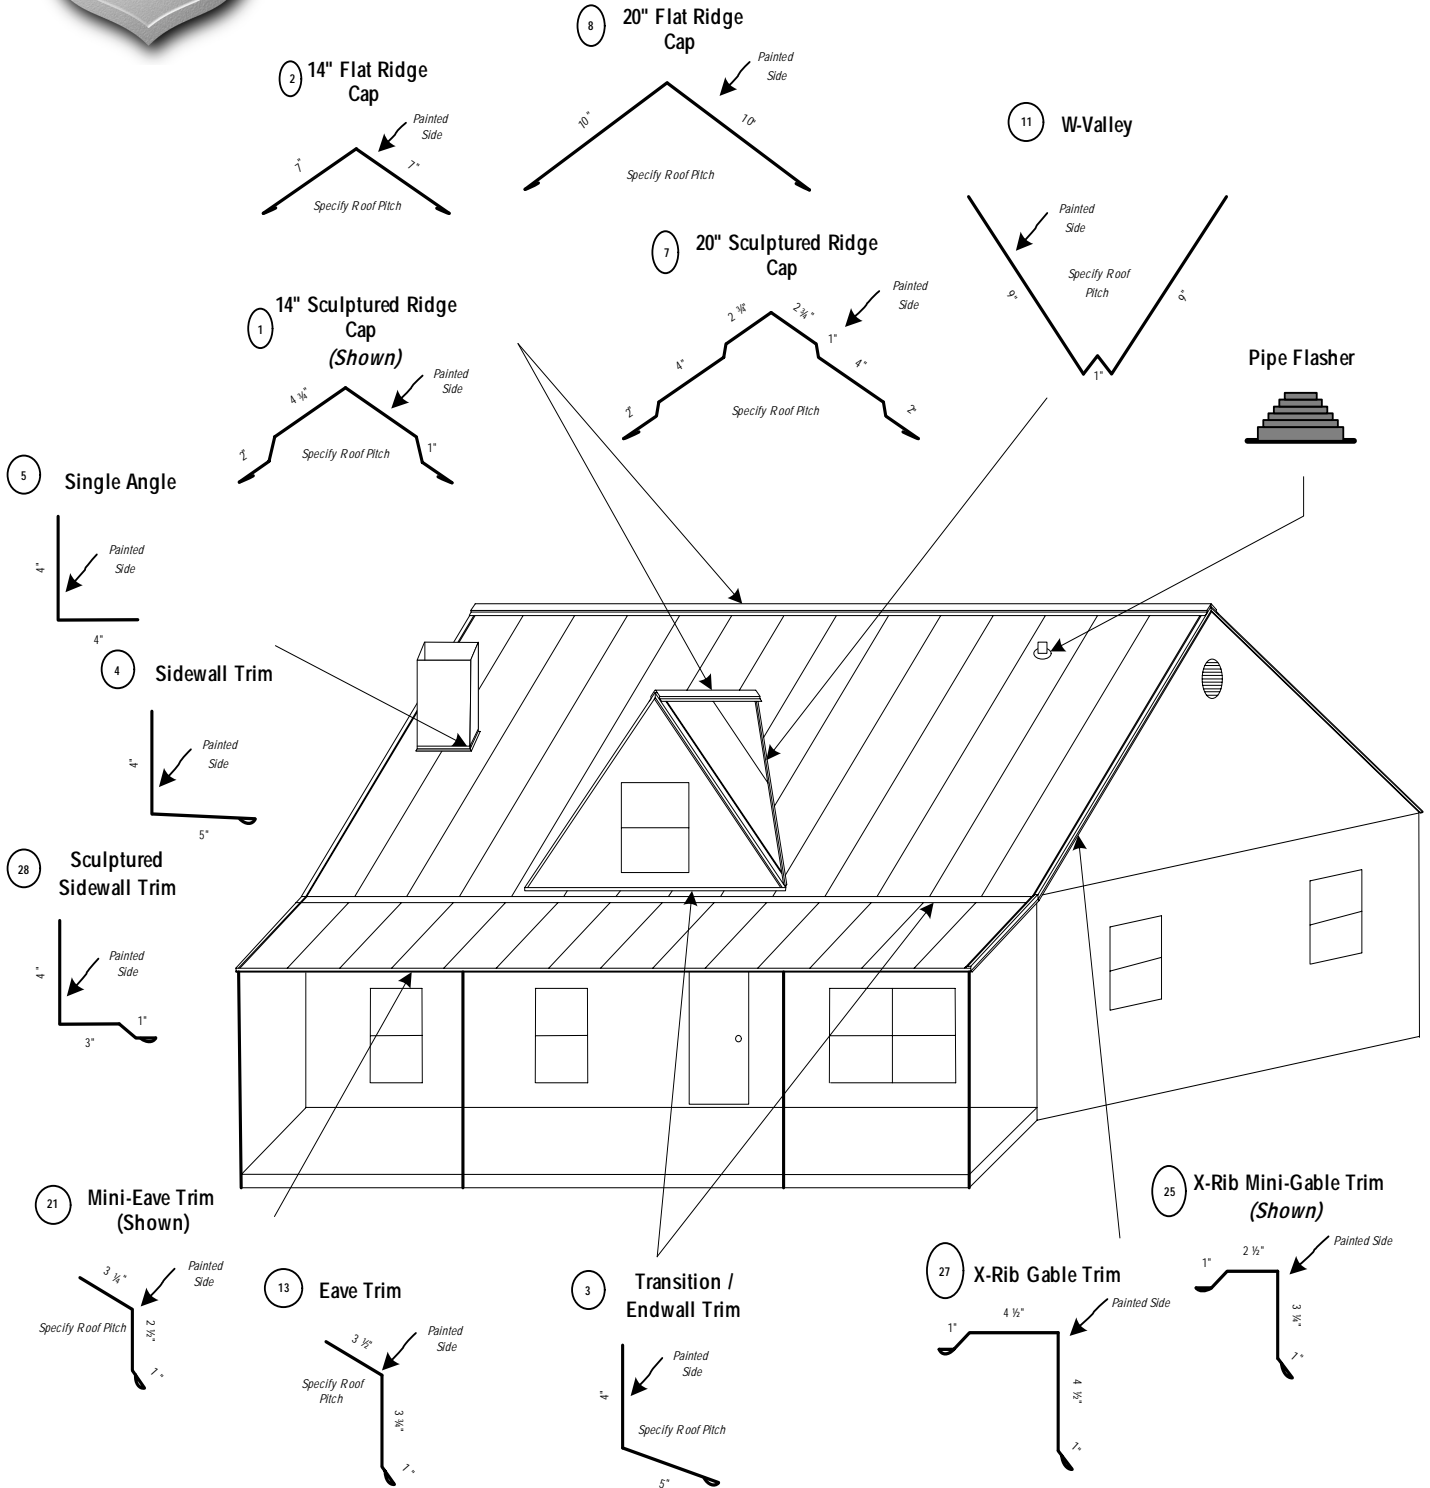

# Standard Residential Trim

*Items Not Shown To Scale  
All Trim Pieces are 10' 2" In Length*