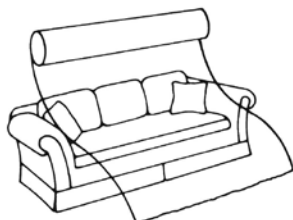

SCCS COM CHART

THIS CHART SHOWS HOW MUCH YARDAGE TO INCLUDE FOR WELTING PURPOSES

FOR FRINGE AND PRE MADE CORD USE THE CHART BELOW.

Cushion Style	Fabric Yardage for Welting
Barstool	1
Bench	1.5
Bolster (C111) x 2	1
Chaise	1.5
Corner Sectional	1.5
Dining Chair Seat Only	1
Dining Chair Seat/Back	1
Double Chaise	3
Double Glider	1.5
Euro Chair	1
Lounge Chair	1.5
Lounge Seat Only	1
Loveseat	2
Loveseat Seats Only	1
Lumbar Detron	1
Ottoman Double	1.5
Ottoman Single	1
Rocker	1
Sedona Daybed	2
Sedona Double Ottoman	1.5
Sofa	2.5
Sofa Seats Only	1.5
Swivel Glider	1.5
Throw (867) x 2	1
Throw (C110) x 2	1
Throw (C235) x 2	1

Cushion Style	Linear Fringe/Welt Yardage
Barstool	4
Bench	9
Bolster (C111) x 2	4
Chaise	13
Corner Sectional	12
Dining Chair Seat Only	5
Dining Chair Seat/Back	10
Double Chaise	26
Double Glider	10
Euro Chair	6
Lounge Chair	12
Lounge Seat Only	7
Loveseat	24
Loveseat Seats Only	12
Lumbar Detron	1
Ottoman Double	7
Ottoman Single	5
Rocker	5
Sedona Daybed	39
Sedona Double Ottoman	8
Sofa	32
Sofa Seats Only	18
Swivel Glider	12
Throw (867) x 2	4
Throw (C110) x 2	6
Throw (C235) x 2	6

COM Quote Checklist

1. Fabric roll width
2. Vertical repeat (if applicable)
3. Horizontal repeat (if applicable)
4. Preferred center point
5. Horizontal start (distance from selvage to center point)
6. Up the roll or railroaded

Up the roll